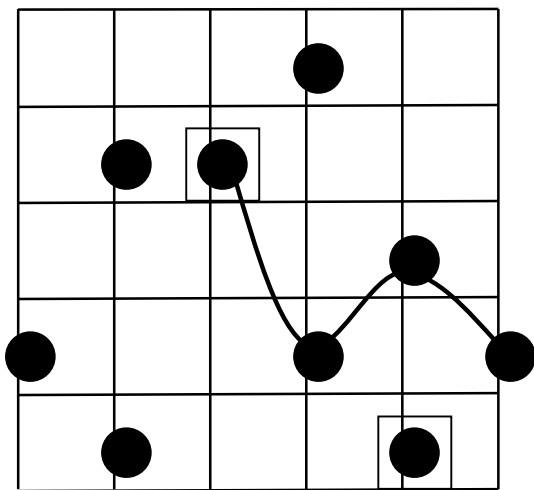

Dominant 7 Arpeggio

KEY:

Fretted note - ●

Root note -

Muted string - ●

Open string - ○

E

D

C

A

G