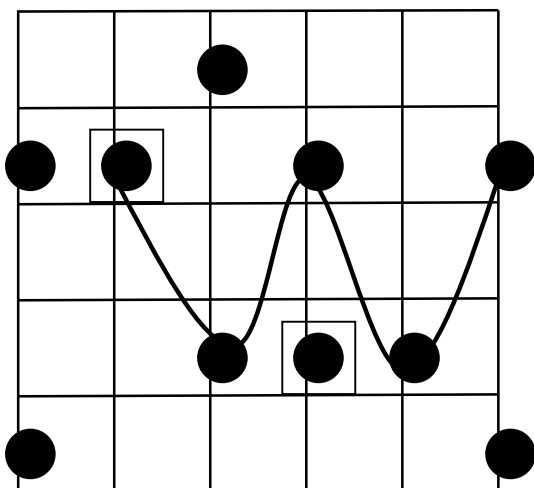

Dominant 7 Arpeggio

KEY:

Fretted note - ●

Root note -

Muted string - ●

Open string - ○

E

D

C

A

G