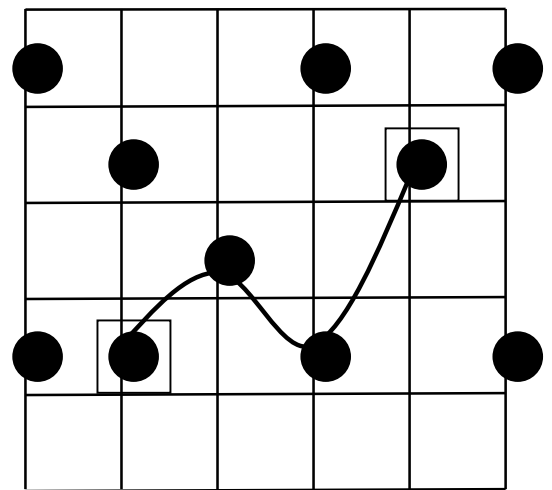

Dominant 7 Arpeggio

KEY:

Fretted note - ●

Root note -

Muted string - ●

Open string - ○

E

D

C

A

G