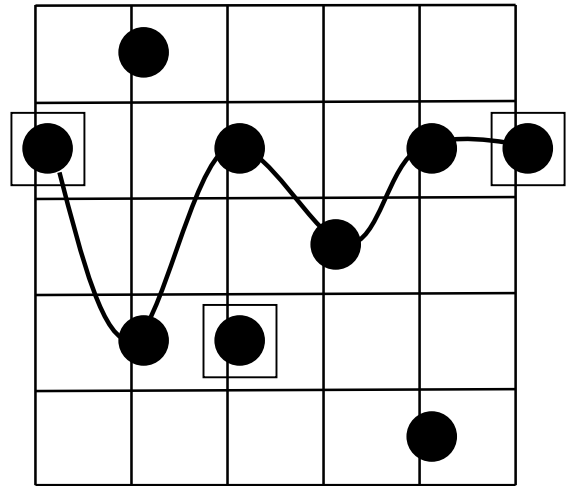

Dominant 7 Arpeggio

KEY:

Fretted note - ●

Root note -

Muted string - ●

Open string - ○

E

D

C

A

G