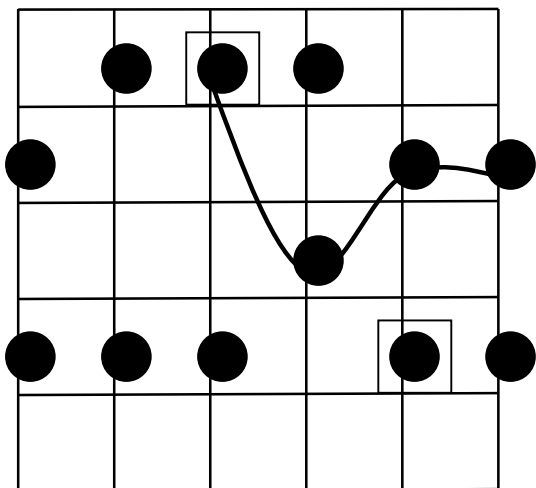

Minor Pentatonic

KEY:

Fretted note - ●

Root note -

Muted string - ●

Open string - ○

E

D

C

A

G