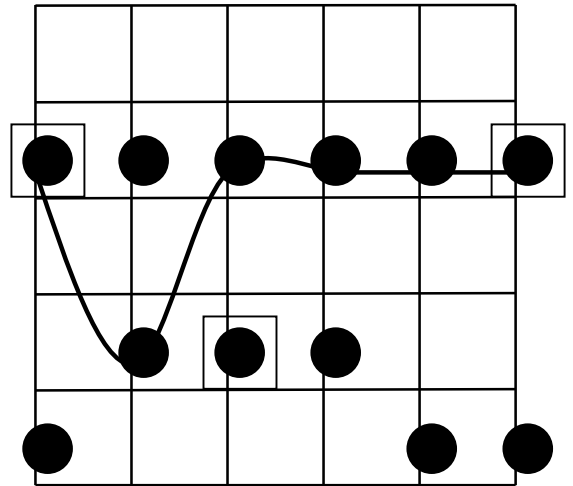

Minor Pentatonic

KEY:

Fretted note - ●

Root note -

Muted string - ●

Open string - ○

E

D

C

A

G