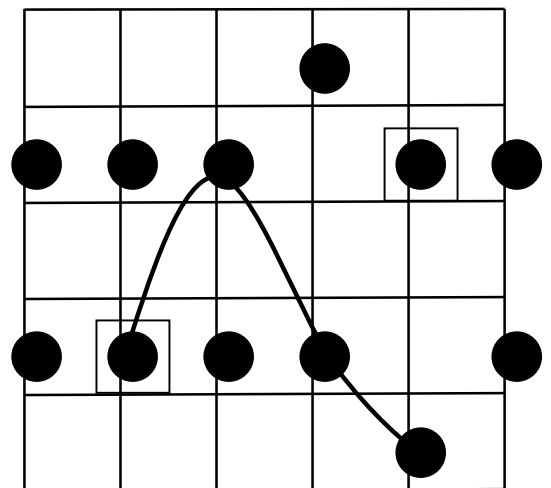

Minor Pentatonic

KEY:

Fretted note - ●

Root note -

Muted string - ●

Open string - ○

E

D

C

A

G