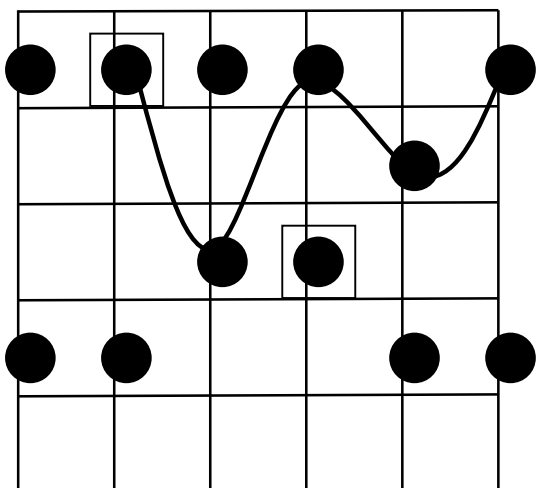

Minor Pentatonic

KEY:

Fretted note - ●

Root note -

Muted string - ●

Open string - ○

E

D

C

A

G